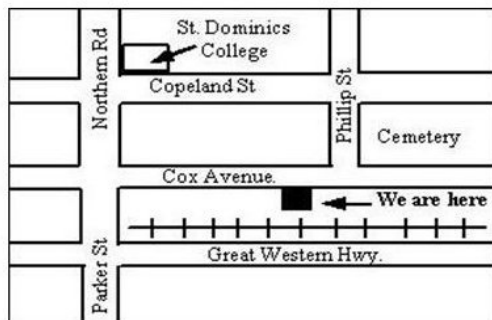

Penrith's Original Hire Company

MIKE'S HIRE

50 Cox Avenue, Kingswood NSW 2747

A.B.N. 84 456 536 242

Ph: 4721 5885 4731 1501

Fax: 4721 5006

email: hire@mikeshire.com.au

www.mikeshire.com.au

Party & Event Hire Price List

Trading Hours

Monday to Friday
7am to 5pm

Saturday
7am to 3pm

closed
Sunday & Public Holidays

All prices subject to change without notice